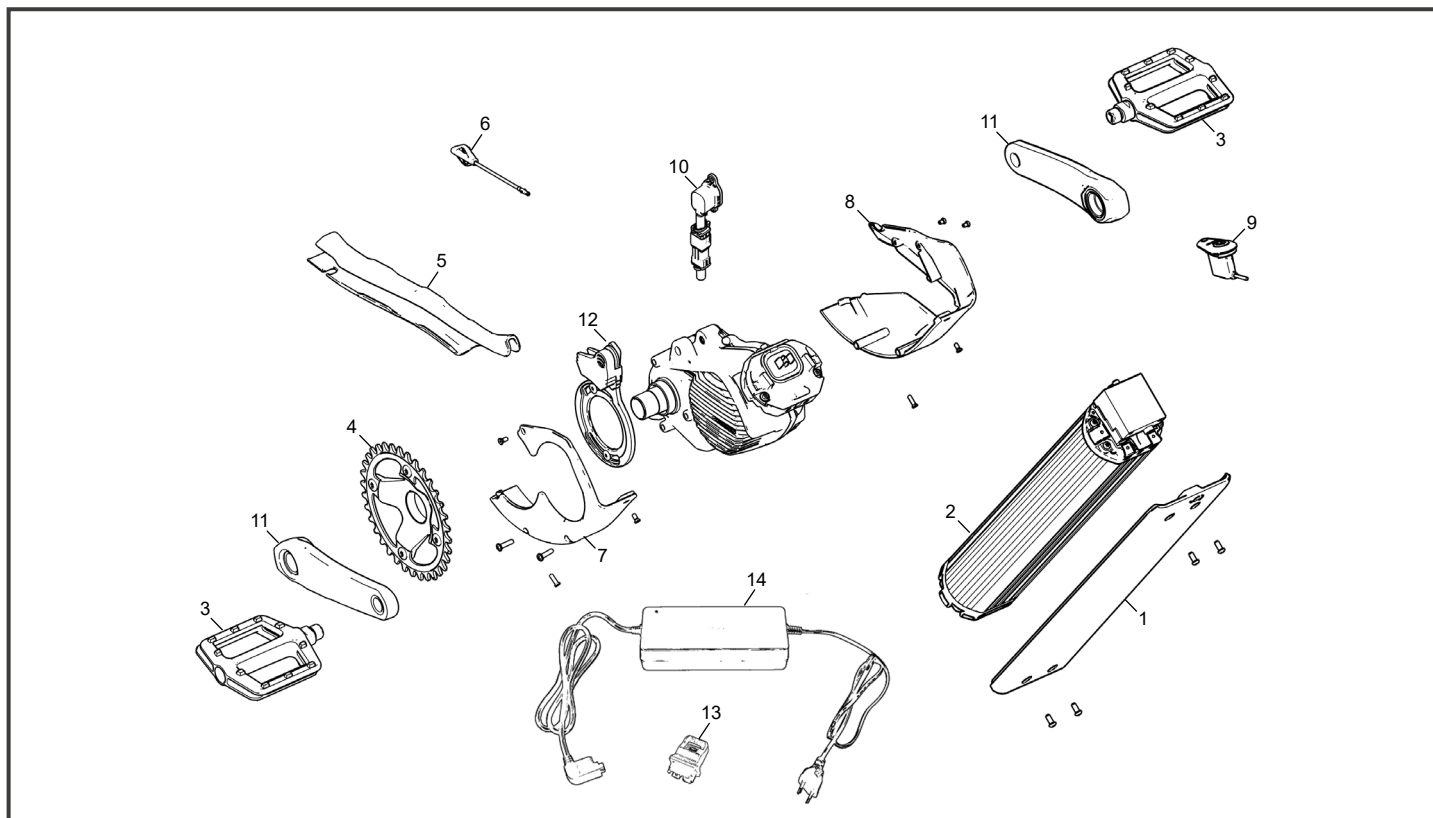

Moteur - Batterie - Pédales / Motor - Battery - Pedals / Motor - Batería - Pedales

POS.	BIKEN	FRANÇAIS	ENGLISH	ESPAÑOL
1	10185	COUVERCLE BATTERIE E-BIKE	BATTERY COVER E-BIKE	TAPA BATERIA E-BIKE
2	10115	BATTERIE BT-E8036 630W EB	BATTERY BT-E8036 630W EB	BATERIA BT-E8036 630W EB
3	11471	PEDALES VPE -537 S/LOGO PAIRE	PEDALS VPE -537 WO/LOGO SET	PEDALES VPE -537 S/LOGO JUEGO
4	10137	PLAT 32-34T LIGNE CHAINE 56.5 MM	CHAINRING 32-34T CHAIN LINE 56.5 MM	PLATO 32-34Z LINEA CADENA 56.5 MM
5	10871	CAOUTCHOUC PROTECTION BRAS OSCILLANT DROIT E-BIKE	RUBBER PROTECT RIGHT CHAINSTAY E-BIKE	PROTECCION GOMA BASCULANTE DERECHO E-BIKE
6	10120	CAPTEUR BRAS OSCILANT EB	CHAINSTAY SENSOR EB	SENSOR BASCULANTE EB
7	11690	SABOT MOTEUR DROITE E-BIKE	ENGINE COVER RIGHT E-BIKE	SABOT MOTO DERECHO E-BIKE
8	10175	SABOT MOTEUR GAUCHE E-BIKE	ENGINE COVER LEFT E-BIKE	SABOT MOTO IZQUIERDO E-BIKE
9	10114	BOUTON ON/OFF	SATELLITE SYSTEM ON/OFF	BOTON ON/OFF
10	10128	CHARGEUR ADAPTEUR POUR BT-E803X, SM-BTE80, BULK	CHARGING ADAPTER FOR BT-E803X, SM-BTE80, BULK	PUERTO DE CARGA PARA BT-E803X, SM-BTE80, BULK
11	10135	JEU MANIVELLES 170	CRANKSET 170	JUEGO BIELAS 170
12	10138	CHAIN GUIDE 38-36-34T	GUIDE CHAIN 38-36-34T	GUIA CADENA 38-36-34Z
13	11596	CHARGEUR ADAPTEUR POUR BT-E803X, SM-BTE80, BULK	CHARGING ADAPTER FOR BT-E803X, SM-BTE80, BULK	PUERTO DE CARGA PARA BT-E803X, SM-BTE80, BULK
14	10944	CHARGEUR BATERIE EC-8004	BATTERY CHARGER EC-8004	CARGADOR BATERIA EC-8004