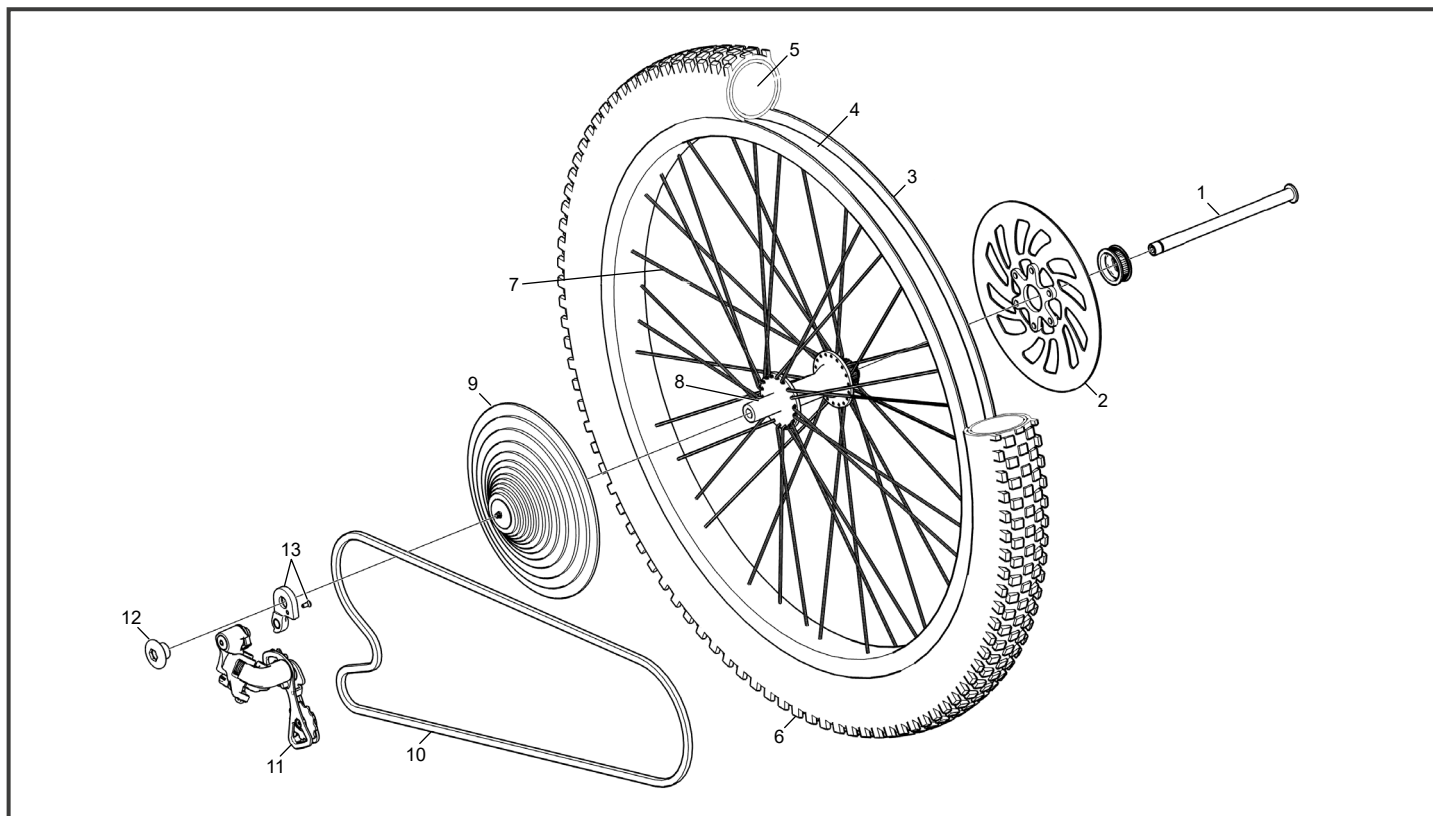

Roue arrière Rear wheel / Rueda trasera

POS.	BIKEN	FRANÇAIS	ENGLISH	ESPAÑOL
1	10172	AXE ROUE ARRIERE EB 12X148 E-THRU	REAR WHEEL AXLE EB 12X148 E-THRU	EJE RUEDA TRASERA EB 12X148 E-THRU
2	10123	DISK ROTOR MAGNETIC AVANT L203 W/LOOK EB	DISK ROTOR MAGNETIC FRONT L203 W/LOOK EB	DISCO ROTOR MAGNETICO DELANTERO L203 W/LOOK EB
3	11477	CERCLE ARRIERE OXIA 27.5"	REAR RIM OXIA 27.5"	LLANTA TRASERA OXIA 27.5"
4	10196	RUBAN FOND JANTE EB 27.5"	INNER REAR WHEEL EB 27.5"	FONDO LLANTA TRASERA EB 27.5"
5	10181	CHAMBRE A AIR ARRIERE OXIA EB 27.5"	REAR TUBE OXIA EB 27.5"	CAMARA TRASERA OXIA EB 27.5
6	10170	PNEU AR 27.5X2.80 E-WILD REAR GUM-X TS TLR	REAR TYRE 27.5X2.80 E-WILD REAR GUM-X TS TLR	NEUMATICO TR 27.5X2.80 E-WILD REAR GUM-X TS TLR
7	???	#N/A (RAYON ROUE AR)	#N/A	#N/A
8	11476	MOYEU ARRIERE	REAR HUB	BUJE TRASERO
9	10133	DEORE CASSETTE 12V 10-51	DEORE CASSETTE 12S 10-51	DEORE GRUPO 12V PIÑONES 10-51
10	10136	DEORE CHAINE 128 MAILLONS	DEORE CHAIN 128 LINKS	DEORE CADENA 128 LINKS
11	10132	SLX REAR DERRAILLEUR 12V	SLX REAR DERRAILLEUR 12V	SLX DESPLAZADOR TRASERO 12V
12	??	(ECROU ROUE AR)	#N/A	#N/A
13	10173	PATE DERAILLEUR AVEC/VIS	REAR HANGER DERAILLEUR W/SCREWS	PUNTERA CAMBIO CON/TORNILLO