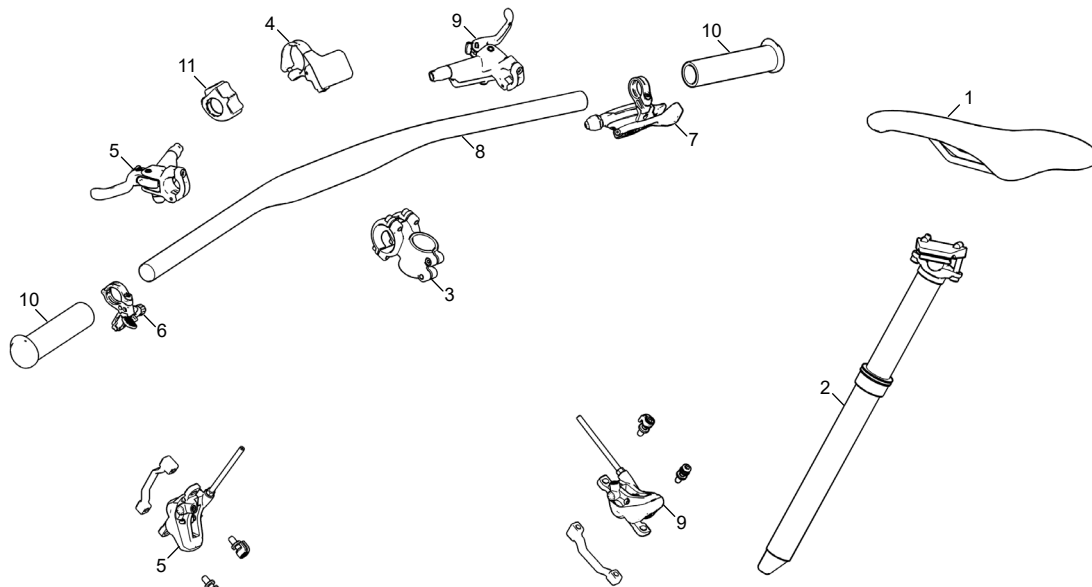

Guidon - Freins - Selle / Handlebar - Brakes - Seat / Manillar - Frenos - Sillín

POS.	BIKEN	FRANÇAIS	ENGLISH	ESPAÑOL
1	10184	SELLE OXIA RAILS CRMO 1311 245X145MM S-M	OXIA SEAT STEELRAILS CRMO 1311 245X145MM S-M	SILLIN OXIA RAILES CRMO 1311 245X145MM S-M
1	10888	SELLE OXIA RAILS CRMO 1313 255X155MM L-XL	OXIA SEAT STEEL RAILS CRMO 1313 255X155MM L-XL	SILLIN OXIA RAILES CRMO 1313 255X155MM L-XL
2	11954	TIGE SELLE TELESCOPIQUE KS S	DROPOUT SEAT POST KS S	TIJA TELESCOPICA KS S
2	10183	TIGE SELLE TELECOPIQUE KS M	DROPOUT SEATPOST KS M	TIJA TELESCOPICA KS M
2	10163	TIGE SELLE TELECOPIQUE KS L/XL	DROPOUT SEATPOST KS L/XL	TIJA TELESCOPICA KS L/XL
3	10886	POTENCE OXIA ALUM 35MM DIAM/40MM LONG S/M	OXIA STEM ALLOY 35MM DIAM/40MM LONG S/M	POTENCIA ALUMINIO OXIA 35MM DIAM/40MM LONG S/M
3	10887	POTENCE OXIA ALUM 35MM DIAM/50MM LONG L-XL	OXIA STEM ALLOY 35MM DIAM/50MM LONG L-XL	POTENCIA ALUMINIO OXIA 35MM DIAM/50MM LONG L-XL
4	10119	ECRAN EP8 AVC BOUTONS 35 MM	SCREEN EP8 WITH BUTTONS 35 MM	PANTALLA EP8 BOTONES INTEGRADOS 35MM
5	10125	DEORE FREIN AVANT CALIPER 4P	DEORE FRONT BRAKE CALIPER 4P	DEORE PINZA FRENO DELANTERA
6	10131	COMMANDE 12V SLX DROITE W/O OGD	SHIFT LEVER RIGHT 12S W/O OGD	SELECTOR VELOCIDAD 12V DER W/O OGD
7	10131	COMMANDE 12V SLX DROITE W/O OGD	SHIFT LEVER RIGHT 12S W/O OGD	SELECTOR VELOCIDAD 12V DER W/O OGD
8	10164	GUIDON ALUM OXIA 35MM DIAM/800MM/30/6/8	HANDLEBAR ALLOY OXIA 35MM DIAM/800MM/30/6/8	MANILLAR ALUMINIO OXIA 35MM DIAM/800MM/30/6/8
9	10126	DEORE FREIN ARRIERE CALIPER 4P	DEORE REAR BRAKE CALIPER 4P	DEORE PINZA FRENO TRASERA 4P
10	10166	POIGNET OXIA AVEC FIXATION-LOOK	GRIPS OXIA W / LOCK	PUÑOS OXIA CON FIJACION
11	10118	BOUTON INTENSITE G EB	SWITCH INTENSITY LEFTH EB	BOTON INTENSIDAD IZQ EB