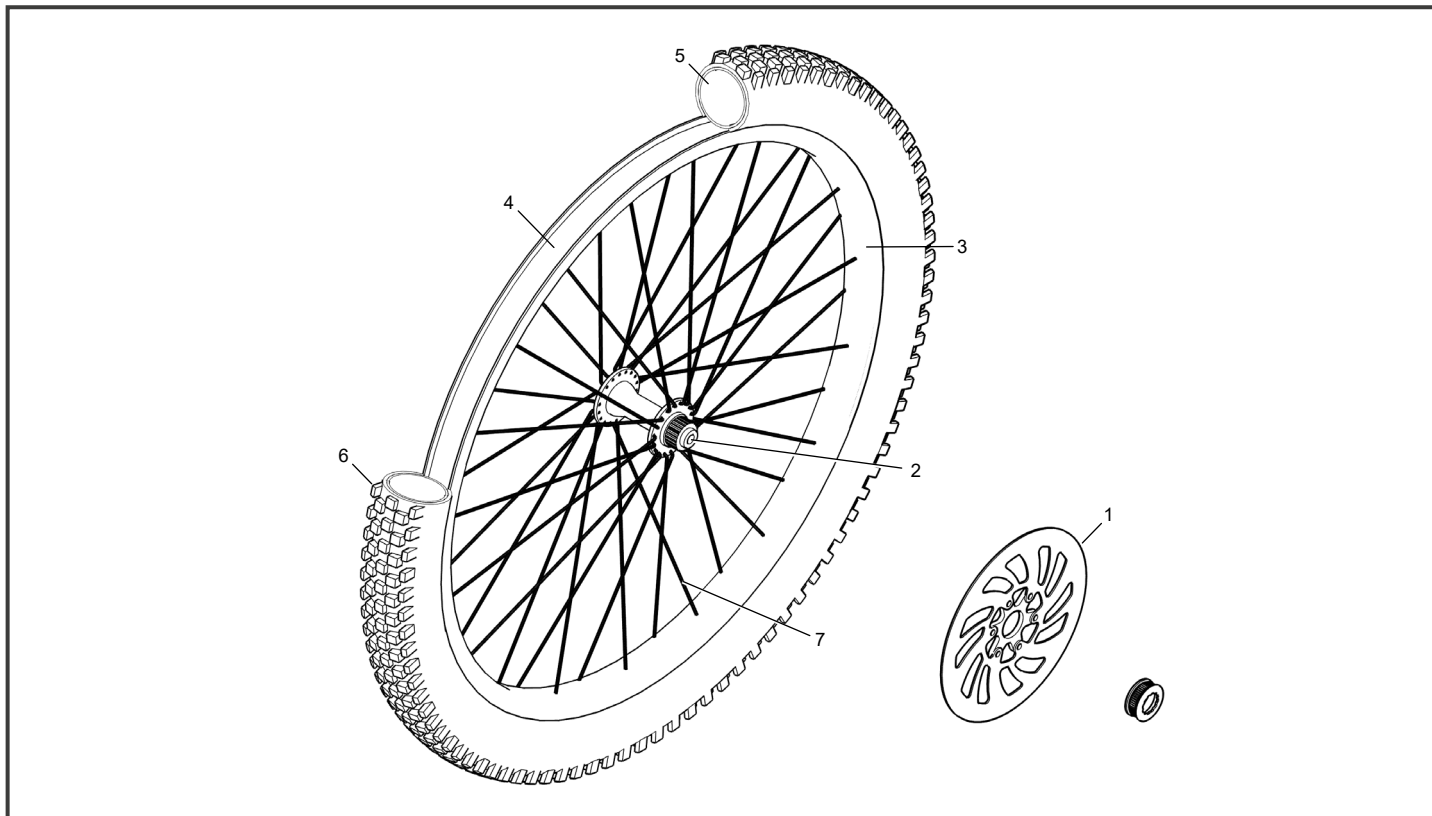

Roue avant Front wheel / Rueda delantera

POS.	BIKEN	FRANÇAIS	ENGLISH	ESPAÑOL
1	10123	DISK ROTOR MAGNETIC AVANT L203 W/LOOK EB	DISK ROTOR MAGNETIC FRONT L203 W/LOOK EB	DISCO ROTOR MAGNETICO DELANTERO L203 W/LOOK EB
2	11474	MOYEU AVANT	FRONT HUB	BIJUE DELANTERO
3	11475	CERCLE AVANT OXIA 29"	FRONT RIM 29"	LLANTA DELANTERA 29"
4	10134	RUBAN FOND JANTE EB 29"	INNER FRONT WHEEL EB 29"	FONDO LLANTA DELANTERA EB 29"
5	10171	CHAMBRE A AIR AVANT OXIA EB 29"	FRONT TUBE OXIA EB 29"	CAMARA DELANTERA OXIA EB 29"
6	10169	PNEU AV 29X2.60 WILD AM2 COMPETITION LINE TS TLR	FRONT TYRE 29X2.60 WILD AM2 COMPETITION LINE TS TLR	NEUMATICO DEL 29X2.60 WILD AM2 COMPETITION LINE TS TLR
7	???	RAYON ROUE AV (JEU / UNITÉ ?)